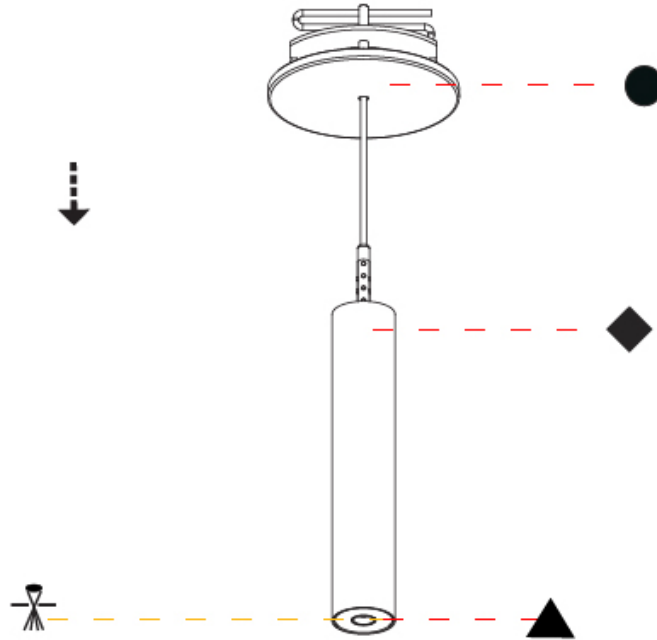

HANGOVER PLUG MONOPOINT RECESSED CANOPY SUSPENSION

A30839-

PROJECT
TYPE
SPECIFIER
QUANTITY
DATE